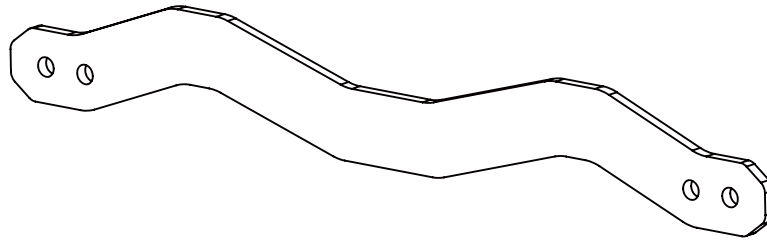

HONDA
FIT/JAZZ GK

REAR CENTER BRACE BAR

#7772

Rear center brace bar for FIT GK is available now!

Black finish for high quality stainless steel
Stiffens up the rear and reduces body roll, providing better steering response
Control frame twist and corner lean at faster speed

Features

- Reduces body roll
- Providing excellent steering response
- Helps make frame more stiff
- Ready to install, easy bolt on installation
- 3D design processing

Technical Information

Weight: 0.36 kg (0.79 lbs) - 1pcs
Length: 386 mm
Material: Steel